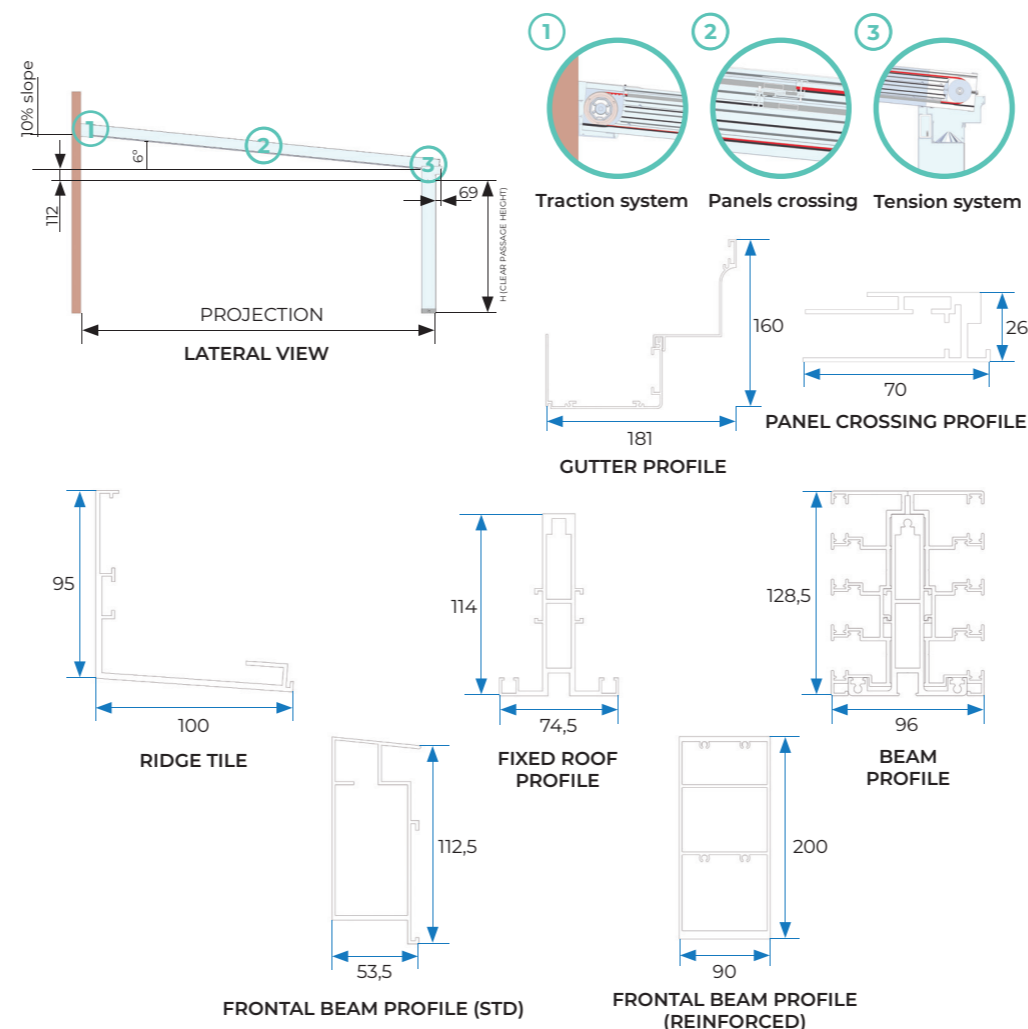

ED.1 - 2020

Expending spaces
 and views without
 limits

TECHNICAL SPECIFICATION

Water drainage with 80mm diameter
The 80mm diameter used for the drainage system ensure water is easily driven towards the posts from where it evacuates.

Possibility of adding LED lights in the beams
LED lights can be installed in the beams allowing to enjoy the roof day and night.

Installation from the inside
The installation for the panels can be easily made from the inside of the structure, without risks.

Opening System without wheels
The panels slide open without using any wheels in the rails, reducing maintenance to a minimum.

SECTIONS

TECHNICAL SPECIFICATION

	FIXED			MOVABLE		
	Laminated	Chamber	Polycarbonate (solar control)	Laminated	Chamber	Polycarbonate (solar control)
	4+4	3+3/6/4	16	4+4	3+3/6/4	16
Máx. panel width	1100 mm.			1200 mm.		
Máx. panel length	4000 mm.	3000 mm.	6000 mm.	1300 mm.	2500 mm.	
Máx. projection	6000 mm.			6000 mm.		

DISTANCE BETWEEN POSTS - STANDARD			DISTANCE BETWEEN POSTS - REINFORCED		
No glass system	ONE - MAX - ECO	With snow load	No glass system	ONE - MAX - ECO	With snow load***
4500 mm.	3000 mm.	3000 mm.	6000 mm.	4500 mm.	4500 mm.